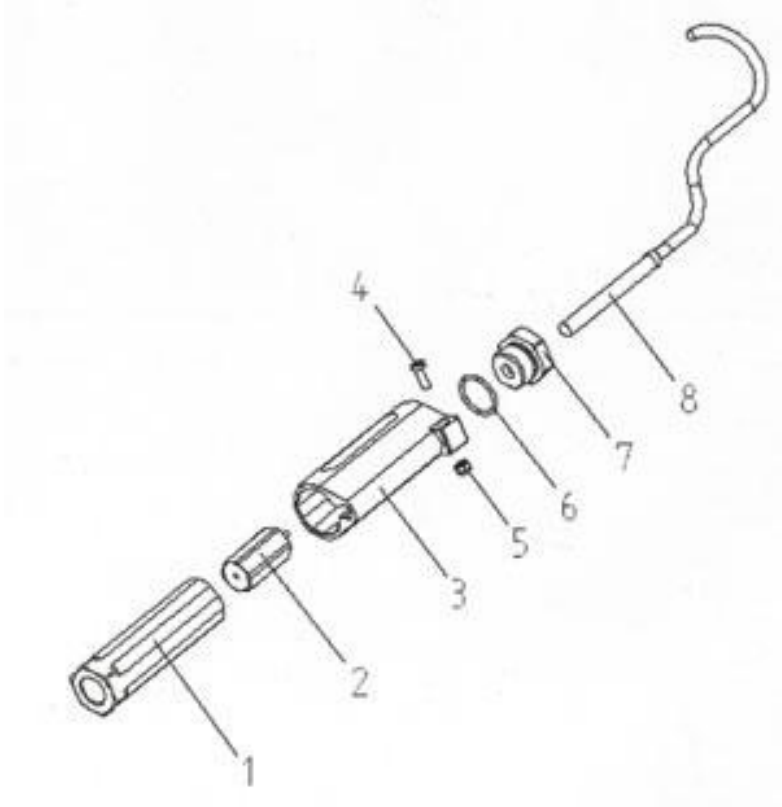

# ST-5 Flowswitch #200005500

## ST-5 #200005500

Item	Order #	Description
1	010001455	Brass housina
2	200005520	Float with maagnet
3	020001200	Plastic housina
4	040000720	Screw
5	040000730	Nut
6	050000115	O-ring
7	100001470	Outlet screw
8	200005455	Reed switch, complete