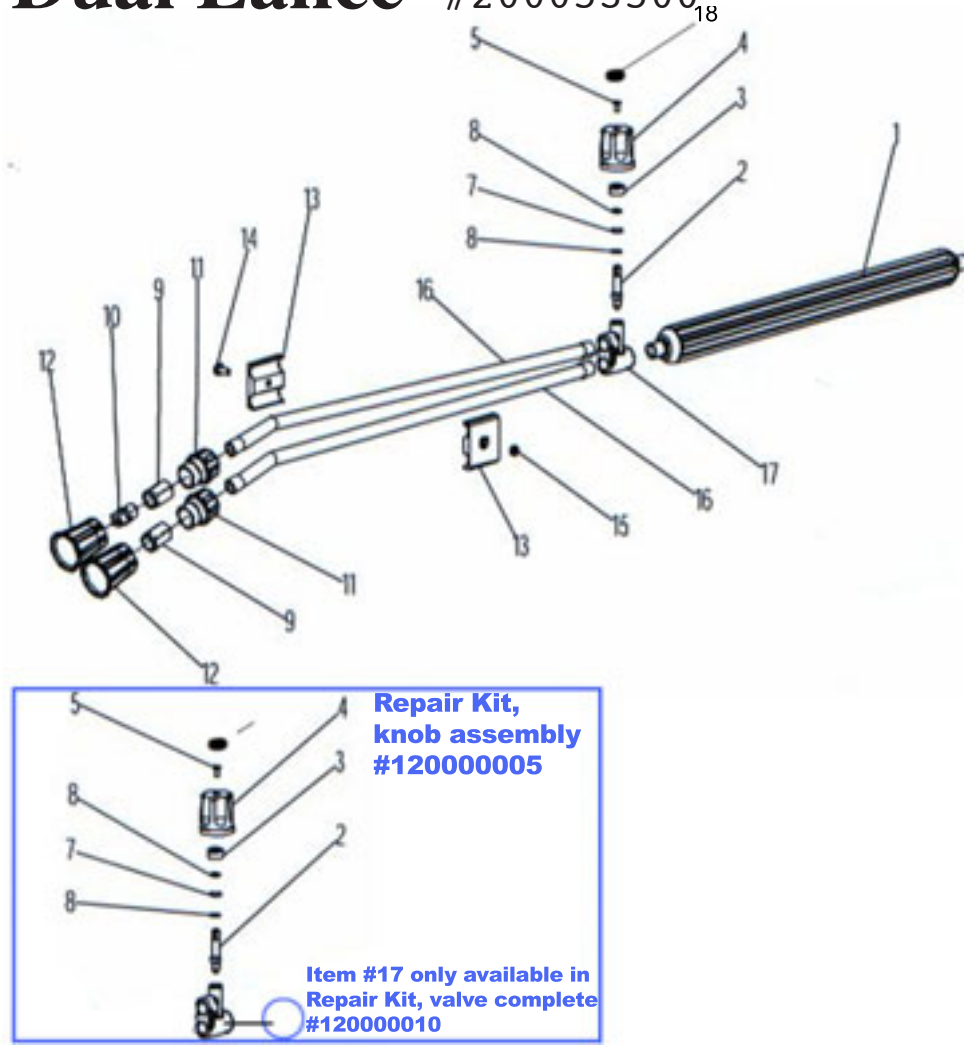

ST-53 Dual Lance #200053500

ST-53 #200053500

Item	Order #	Description
1	070000240	Spray lance, insulated 430 mm
2	In Repair Kit	Adjustment rod
3	In Repair Kit	Stop nut
4	In Repair Kit	Hand wheel
5	In Repair Kit	Screw
6	In Repair Kit	Plastic cover
7	In Repair Kit	O-ring
8	In Repair Kit	Brass washer
9	100001120	Bushing
10	120253002	Low pressure nozzle, brass
11	020000275	Screw cap
12	020000270	Nozzle protector
13	040000180	Plastic clamp
14	040000170	Screw
15	040000160	Bushing
16	070000030	Lance, 500 mm
17	010002564	Housing, brass
*	120000005	Repair kit, knob assembly
*	120000010	Repair kit, valve complete